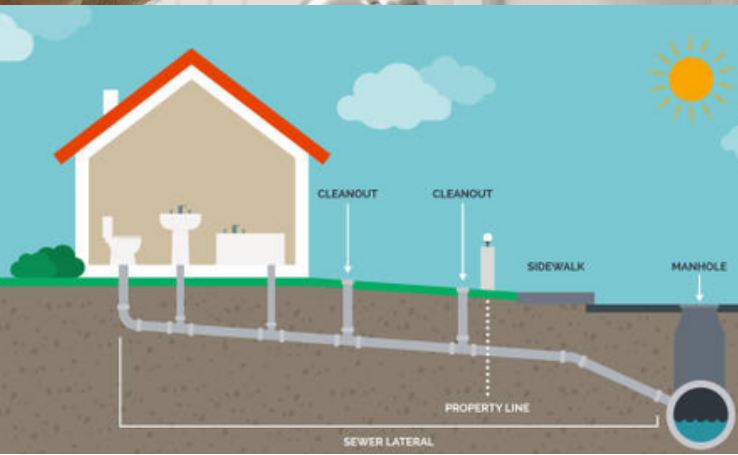

HOUSE WARRANTY

STRUCTURAL WARRANTY
10 years

ROOF WARRANTY
3 years

ELECTRICITY SYSTEM
WARRANTY
1 year

WATER AND SANITARY
SYSTEM WARRANTY
1 year

WN-house

Building and Design

GET IN TOUCH